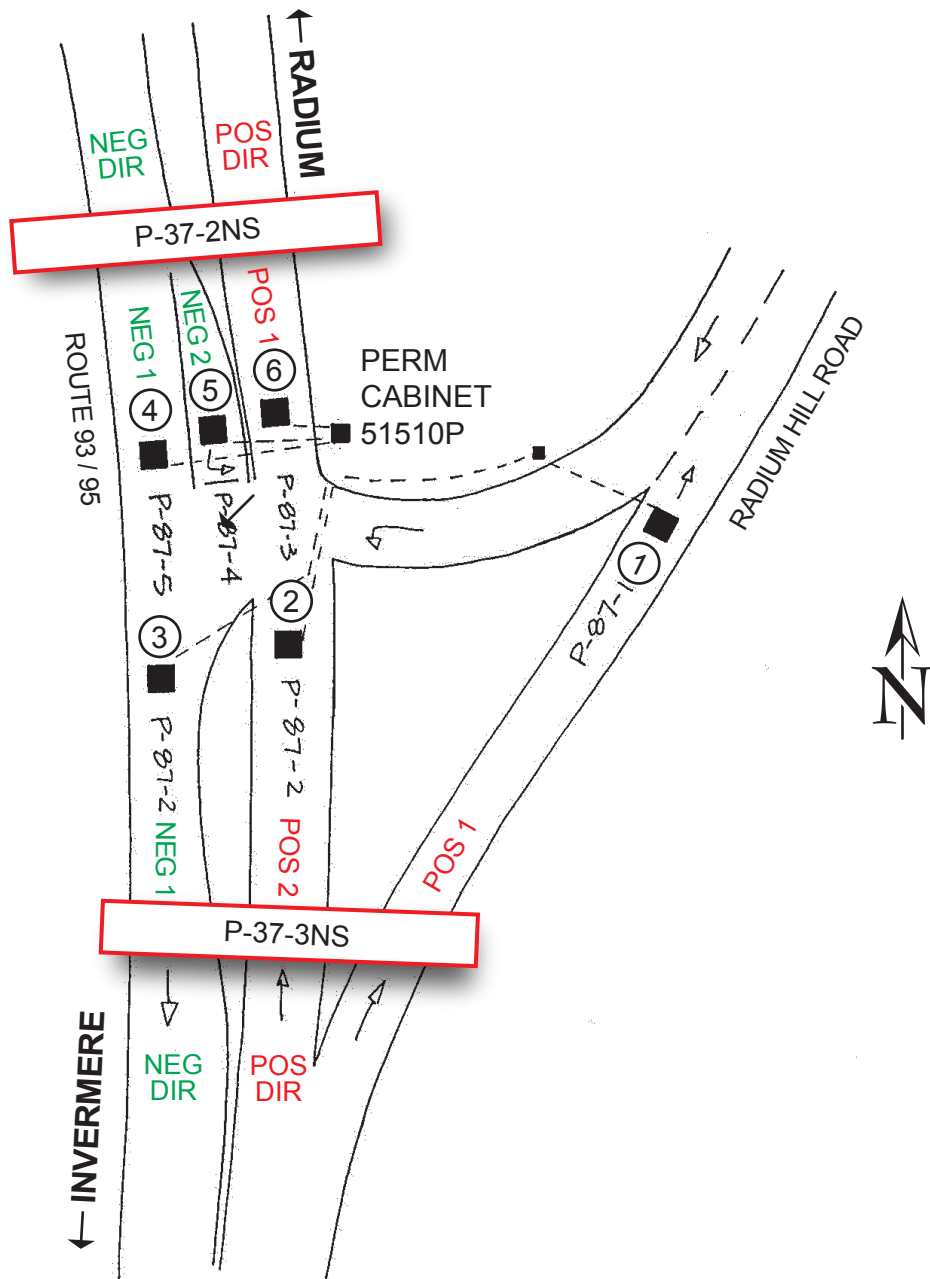

TM Site: Description:

P-37-2NS ROUTE 93/95, JUST NORTH OF RADIUM HILL ACCESS ROAD,
SOUTH OF RADIUM HOT SPRINGS
P-37-3NS ROUTE 93/95, JUST NORTH OF RADIUM HILL ACCESS ROAD,
SOUTH OF RADIUM HOT SPRINGS

Station: 51510P
Name: RADIUM HILL
Survey: 5151

- ▲ - Short Count Post
- - Loops
- - Cabinet
- - Junction Box
- - TRADAS Traffic Measurement Site
- ① - Channels
- A - Detectors

PHOTOLOG
YEAR: -
HIGHWAY: -
IMAGE NUMBER: -
SHOWS LOOPS: YES NO

NOT TO SCALE