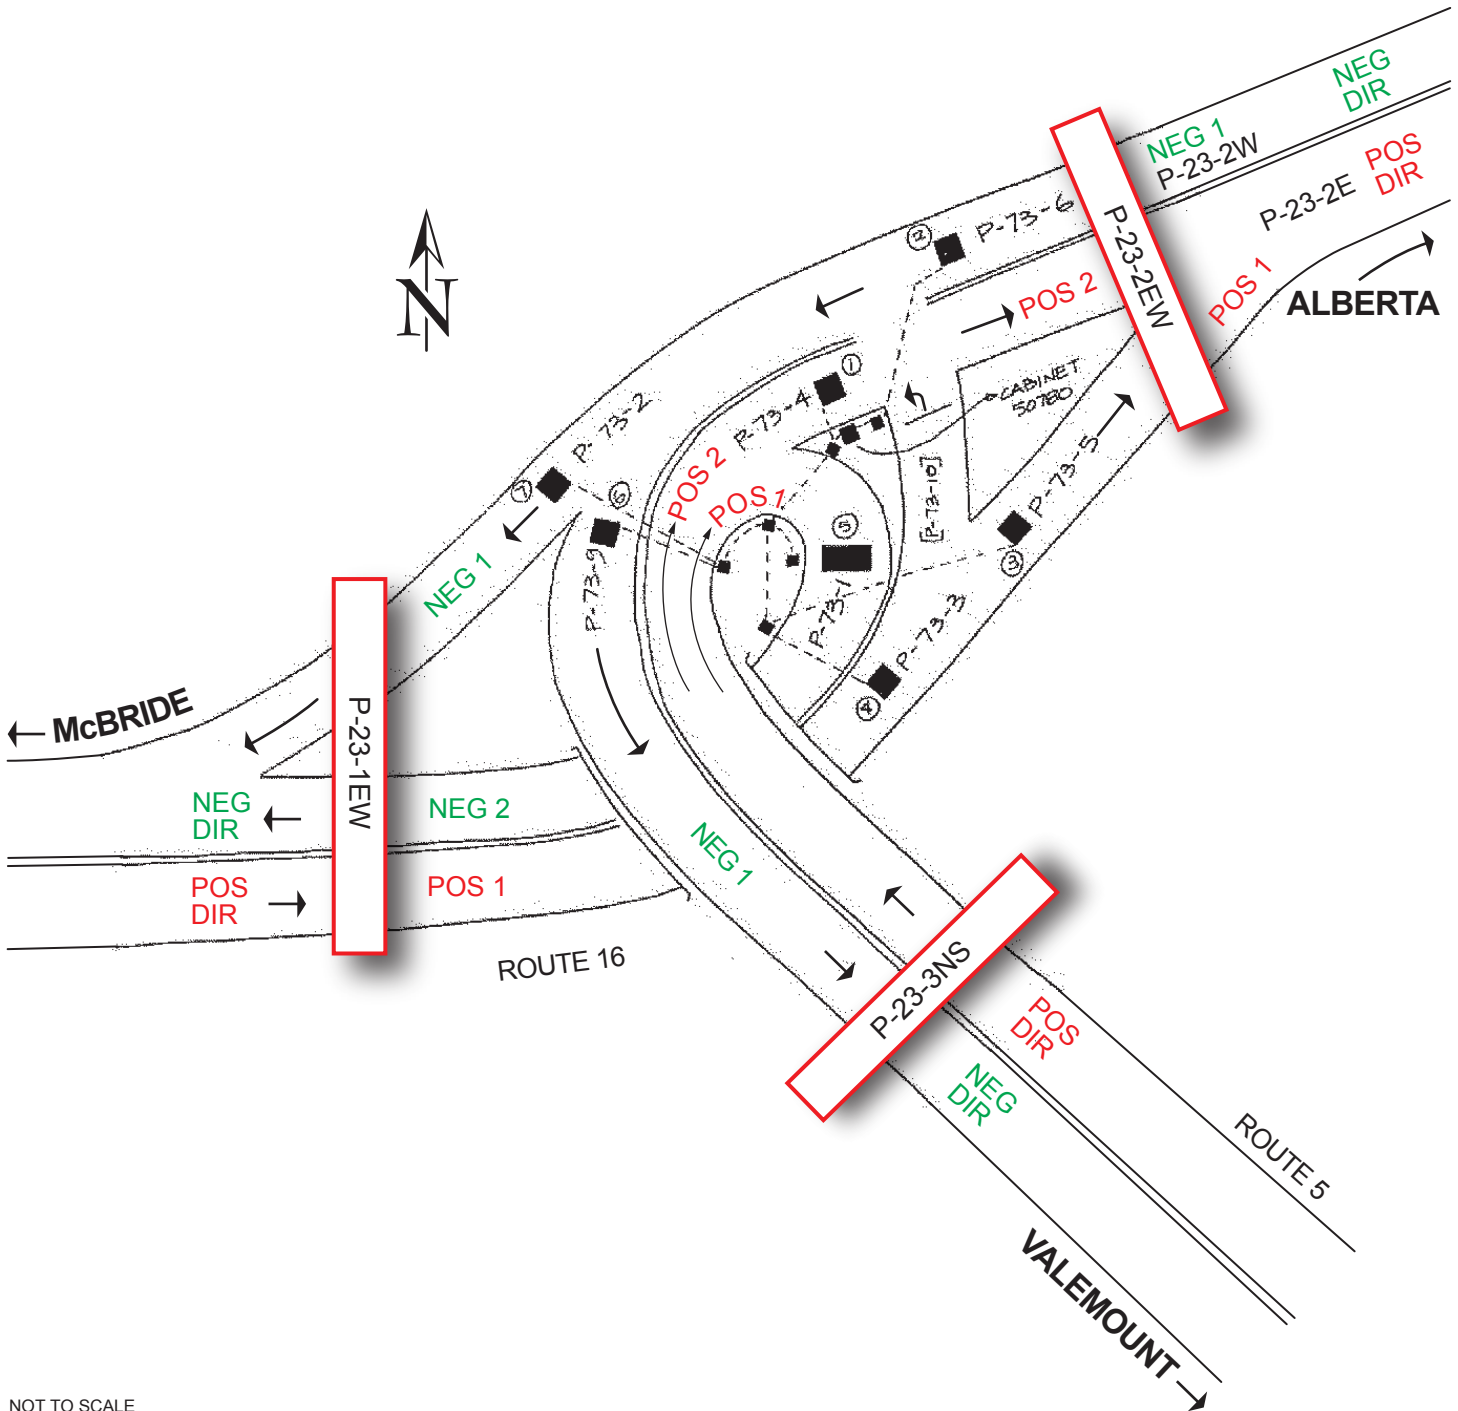

**TM Site:**

**Description:**

P-23-1EW  
 P-23-2EW  
 P-23-3NS

ROUTE 16, JUST WEST OF TETE JAUNE CACHE I/C  
 ROUTE 16, JUST EAST OF TETE JAUNE CACHE I/C  
 ROUTE 5, JUST SOUTH OF TETE JAUNE CACHE I/C

**Station:** 50780P

**Name:** TETE JAUNE

**Survey:** 5078

▲ - Short Count Post

■ - Loops

■ - Cabinet

■ - Junction Box

□ - TRADAS Traffic Measurement Site

① - Channels

A - Detectors

**PHOTOLOG**

YEAR: -

HIGHWAY: -

IMAGE NUMBER: -

SHOWS LOOPS: -

YES

NO

NOT TO SCALE