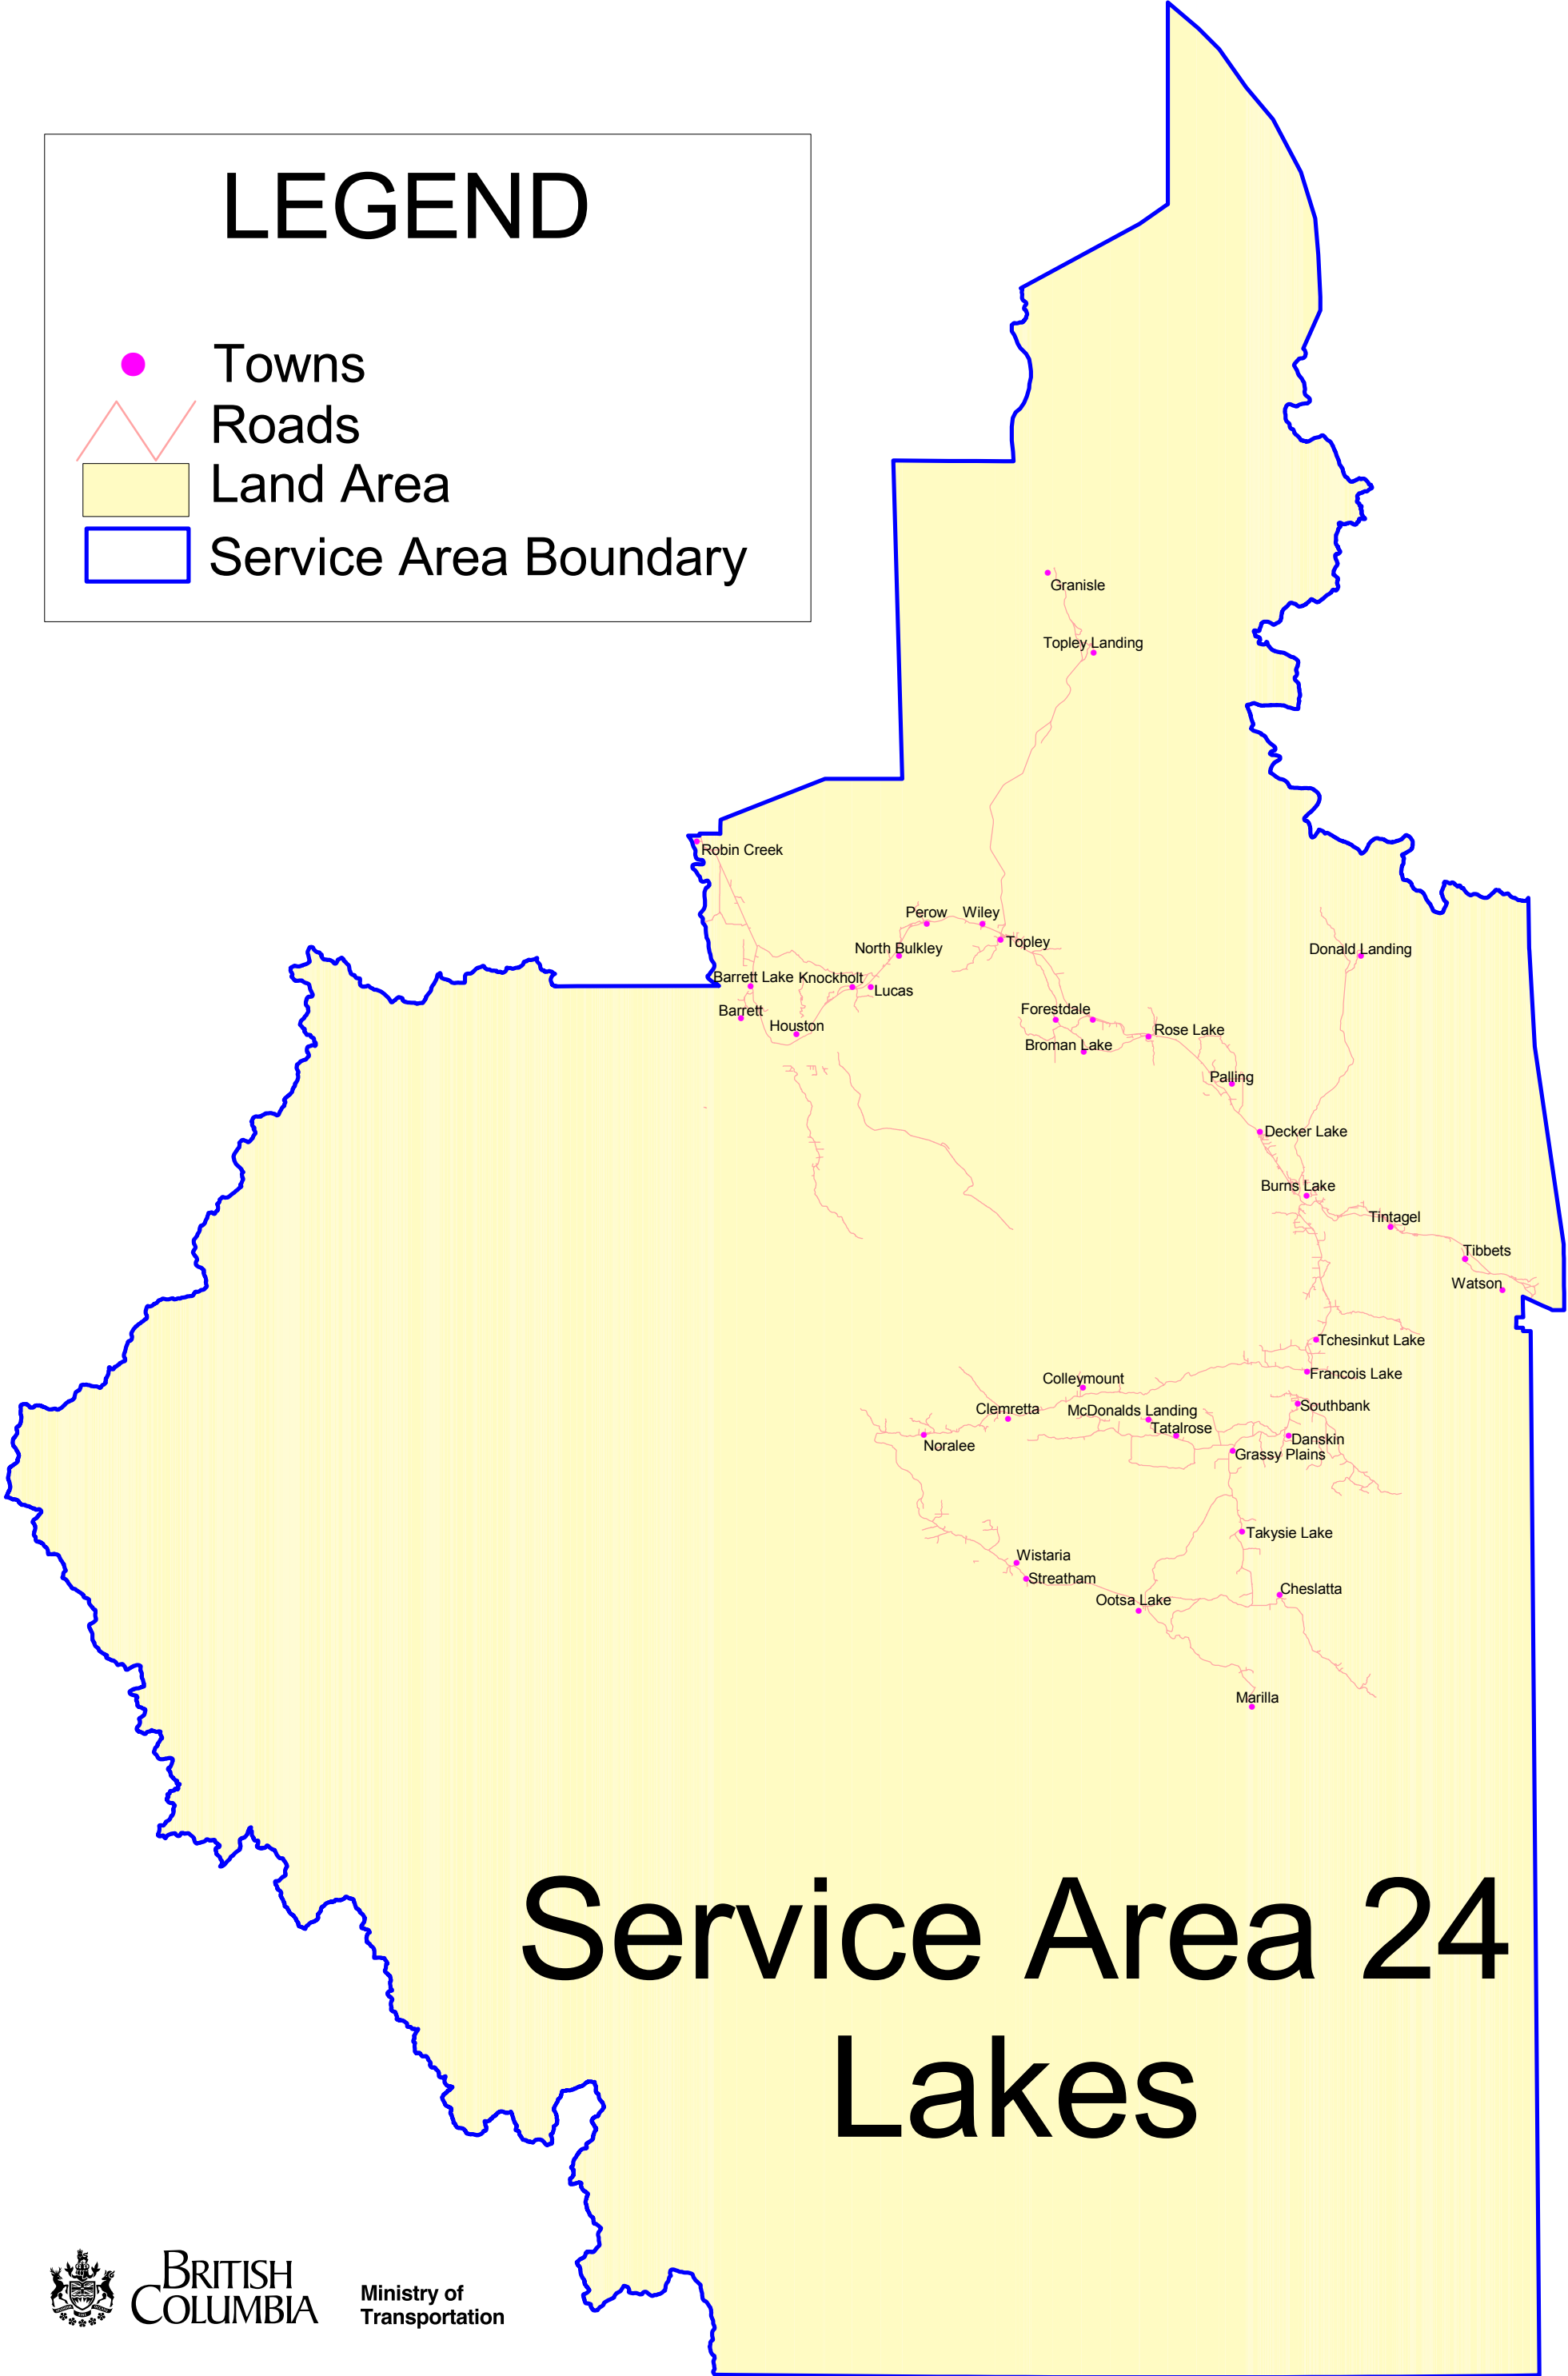

Service Area Boundary Map

LEGEND

-  Towns
-  Roads
-  Land Area
-  Service Area Boundary

Service Area 24 Lakes

BRITISH COLUMBIA

Ministry of Transportation