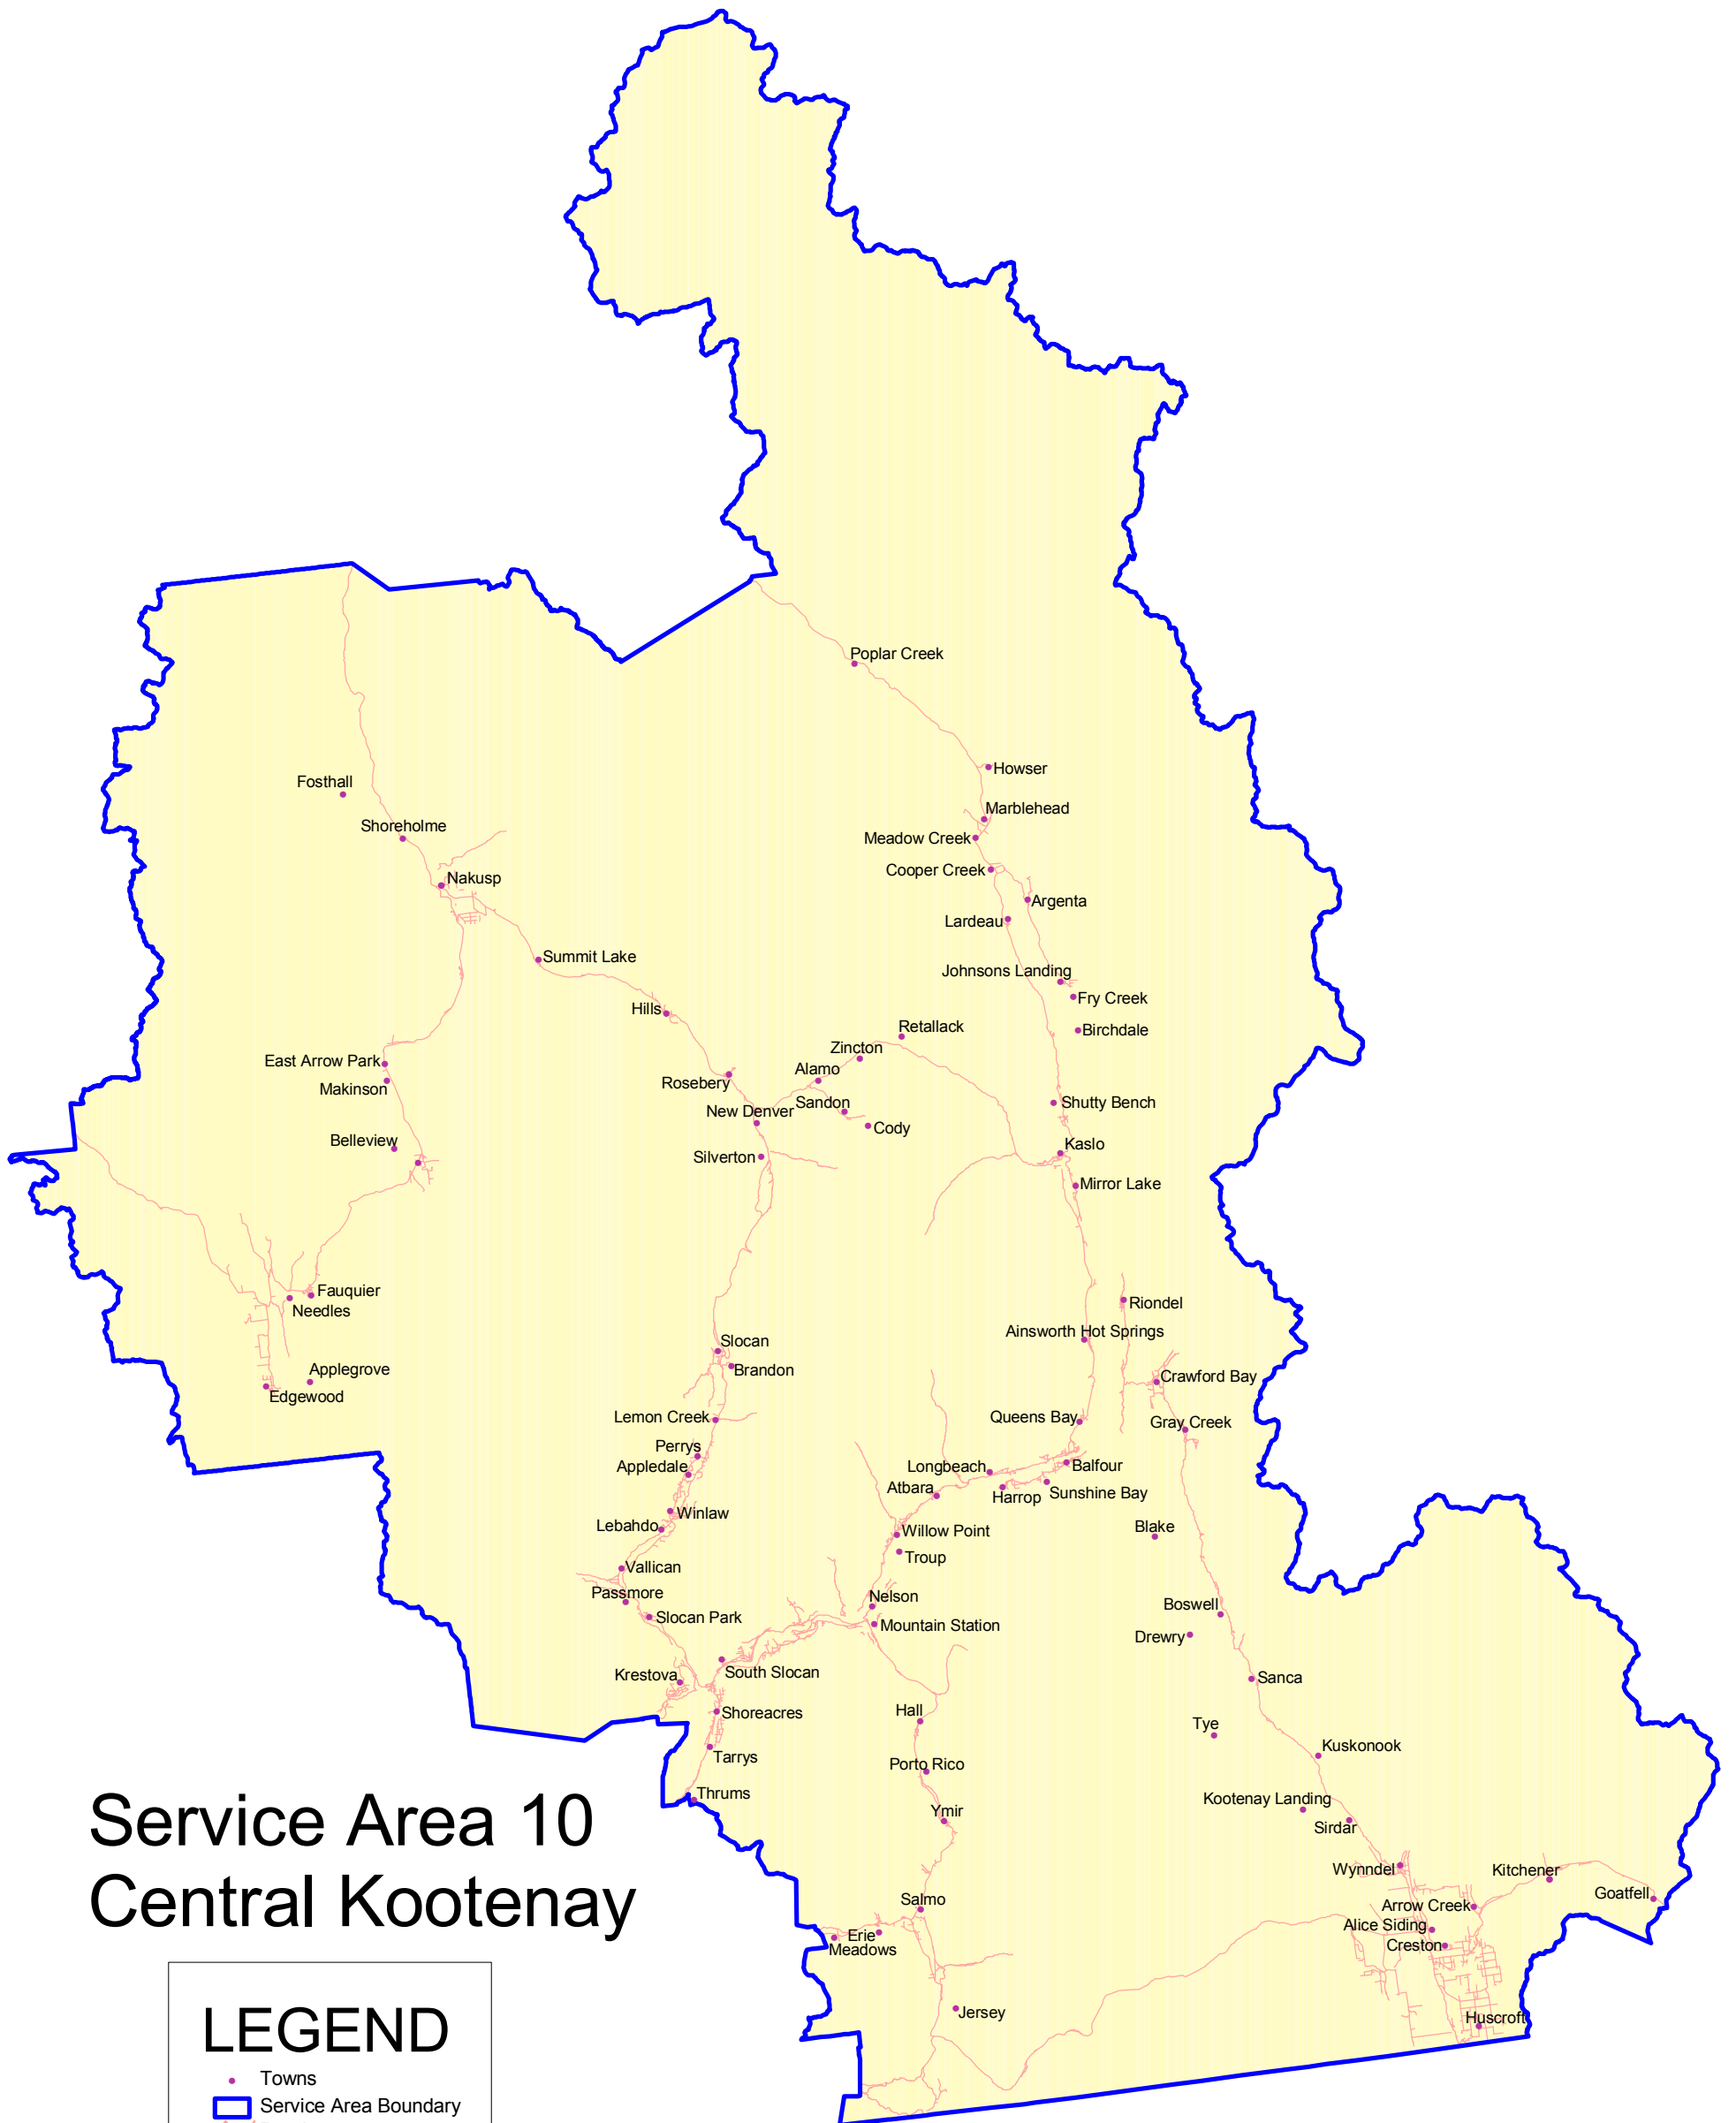

Service Area Boundary Map

Service Area 10 Central Kootenay

LEGEND

- Towns
- ▭ Service Area Boundary
- ▬ Roads
- Land Area